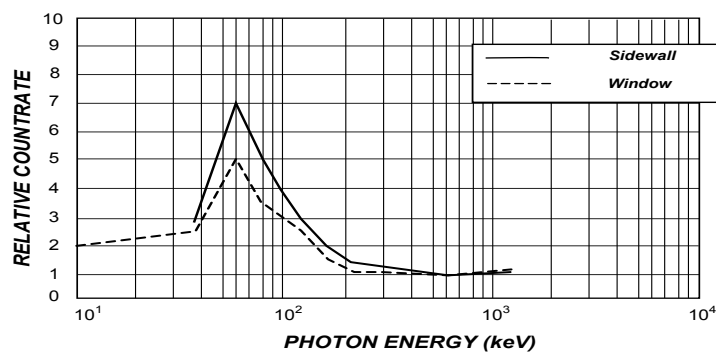

ENERGY RESPONSE
(Relative to Cs^{137})

SE INTERNATIONAL INC

P.O. Box 39, 436 Farm Rd. Summertown, TN 38483

1-800-293-5759

Fax: 931-964-3564

www.seintl.com

radiationinfo@seintl.com

RADIATION
A • L • E • R • T